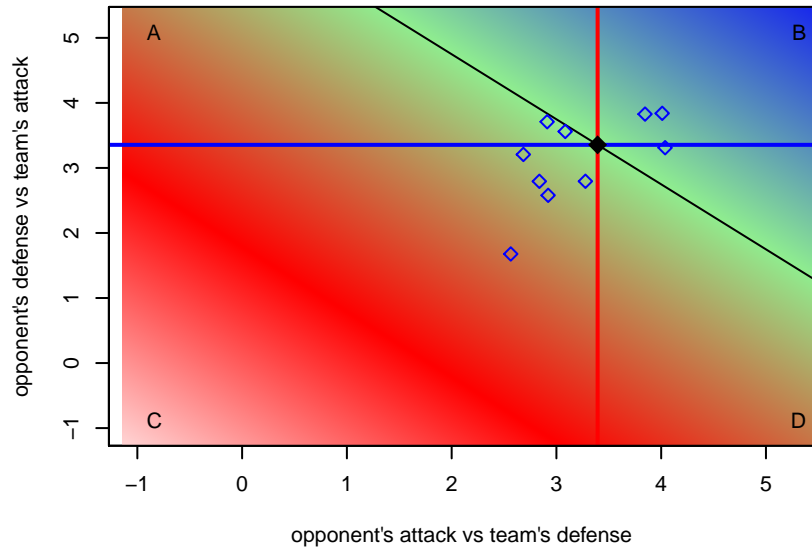

**attack and defense variance (black dot)
relative to other teams
and top 10 in region**

**attack and defense rating
relative to others at age
and all opponents in last 13 months**

**attack and defense rating
relative to others at age
and all opponents in last 13 months**

Performance relative to 13 month average

Performance relative to 13 month average

Distribution of opponents
 Red = Lose zone, Blue = Win zone, Green = Even
 Black line separates win/lose zones

lot. A=Neither has attack advantage, B=Opponent has both attack and defense advantage, C=Opponent has both attack and defense disadvantage, D=Both have