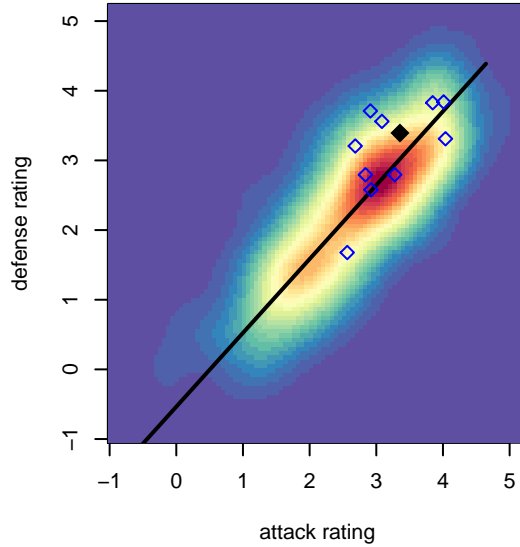

FC Golden State B01

FC Golden State
 Pasadena, CAS
 B01 total strength=1774
 attack=28.64 defense=29.76

alt names used:
 FC GOLDEN STATE 2001 (CAS)
 FC GOLDEN STATE 2001 (CAS)
 FC GOLDEN STATE 2001

Venues played:
 2016 Surf Cup Super White U16
 2016 NHB Cup Flight 1
 2016 NV Players Showcase Caesars U16

**attack and defense variance (black dot)
relative to other teams
and top 10 in region**

**attack and defense rating
relative to others at age
and all opponents in last 13 months**

**attack and defense rating
relative to others at age
and all opponents in last 13 months**

Performance relative to 13 month average

Performance relative to 13 month average

Distribution of opponents
 Red = Lose zone, Blue = Win zone, Green = Even
 Black line separates win/lose zones

lot. A=Neither has attack advantage, B=Opponent has both attack and defense advantage, C=Opponent has both attack and defense disadvantage, D=Both have