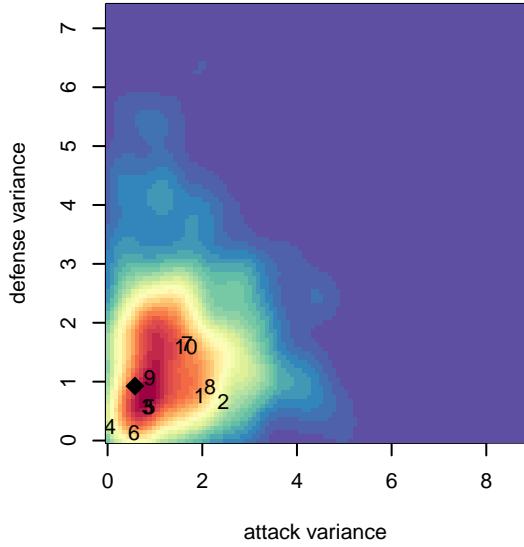

FC Golden State B01

FC Golden State
 Pasadena, CAS
 B01 total strength=1774
 attack=28.64 defense=29.76

alt names used:
 FC GOLDEN STATE 2001 (CAS)
 FC GOLDEN STATE 2001 (CAS)
 FC GOLDEN STATE 2001

Venues played:
 2016 Surf Cup Super White U16
 2016 NHB Cup Flight 1
 2016 NV Players Showcase Caesars U16

**attack and defense variance (black dot)
relative to other teams
and top 10 in region**

**attack and defense rating
relative to others at age
and all opponents in last 13 months**

**attack and defense rating
relative to others at age
and all opponents in last 13 months**

Performance relative to 13 month average

Performance relative to 13 month average

Distribution of opponents
 Red = Lose zone, Blue = Win zone, Green = Even
 Black line separates win/lose zones

lot. A=Neither has attack advantage, B=Opponent has both attack and defense advantage, C=Opponent has both attack and defense disadvantage, D=Both have