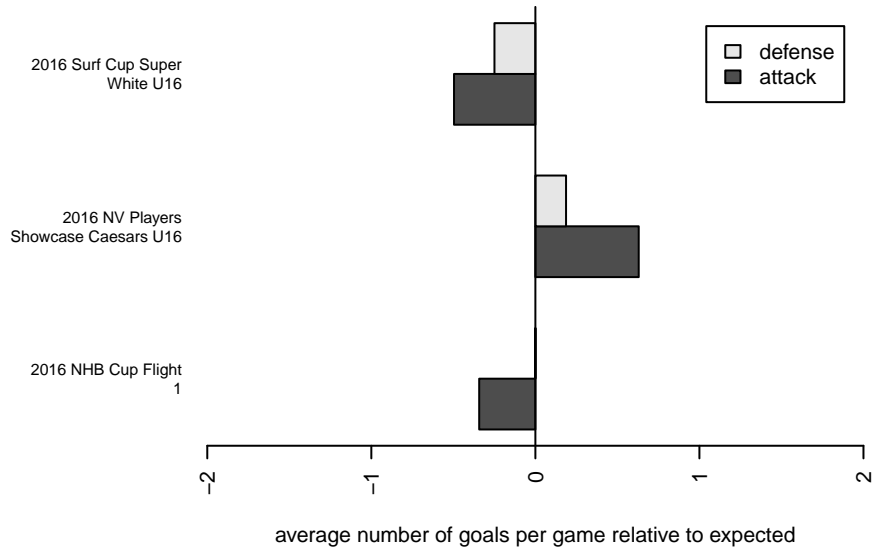

**attack and defense variance (black dot)
relative to other teams
and top 10 in region**

**attack and defense rating
relative to others at age
and all opponents in last 13 months**

**attack and defense rating
relative to others at age
and all opponents in last 13 months**

Performance relative to 13 month average

Performance relative to 13 month average

Distribution of opponents
 Red = Lose zone, Blue = Win zone, Green = Even
 Black line separates win/lose zones

lot. A=Neither has attack advantage, B=Opponent has both attack and defense advantage, C=Opponent has both attack and defense disadvantage, D=Both have