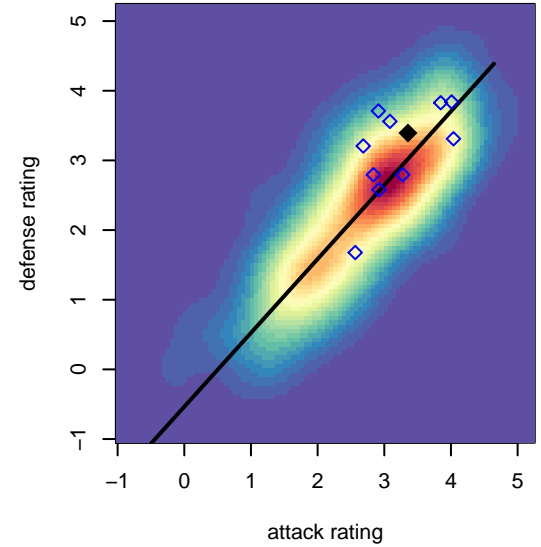

FC Golden State B01

FC Golden State
 Pasadena, CAS
 B01 total strength=1774
 attack=28.64 defense=29.76

alt names used:
 FC GOLDEN STATE 2001 (CAS)
 FC GOLDEN STATE 2001 (CAS)
 FC GOLDEN STATE 2001

Venues played:
 2016 Surf Cup Super White U16
 2016 NHB Cup Flight 1
 2016 NV Players Showcase Caesars U16

**attack and defense variance (black dot)
relative to other teams
and top 10 in region**

**attack and defense rating
relative to others at age
and all opponents in last 13 months**

**attack and defense rating
relative to others at age
and all opponents in last 13 months**

Performance relative to 13 month average

Performance relative to 13 month average

Distribution of opponents
 Red = Lose zone, Blue = Win zone, Green = Even
 Black line separates win/lose zones

lot. A=Neither has attack advantage, B=Opponent has both attack and defense advantage, C=Opponent has both attack and defense disadvantage, D=Both have