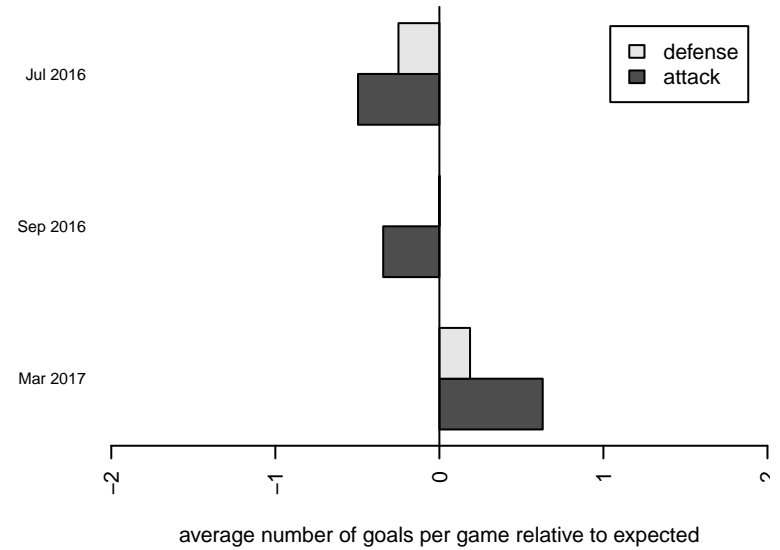

**attack and defense variance (black dot)
relative to other teams
and top 10 in region**

**attack and defense rating
relative to others at age
and all opponents in last 13 months**

**attack and defense rating
relative to others at age
and all opponents in last 13 months**

Performance relative to 13 month average

Performance relative to 13 month average

Distribution of opponents
 Red = Lose zone, Blue = Win zone, Green = Even
 Black line separates win/lose zones

lot. A=Neither has attack advantage, B=Opponent has both attack and defense advantage, C=Opponent has both attack and defense disadvantage, D=Both have