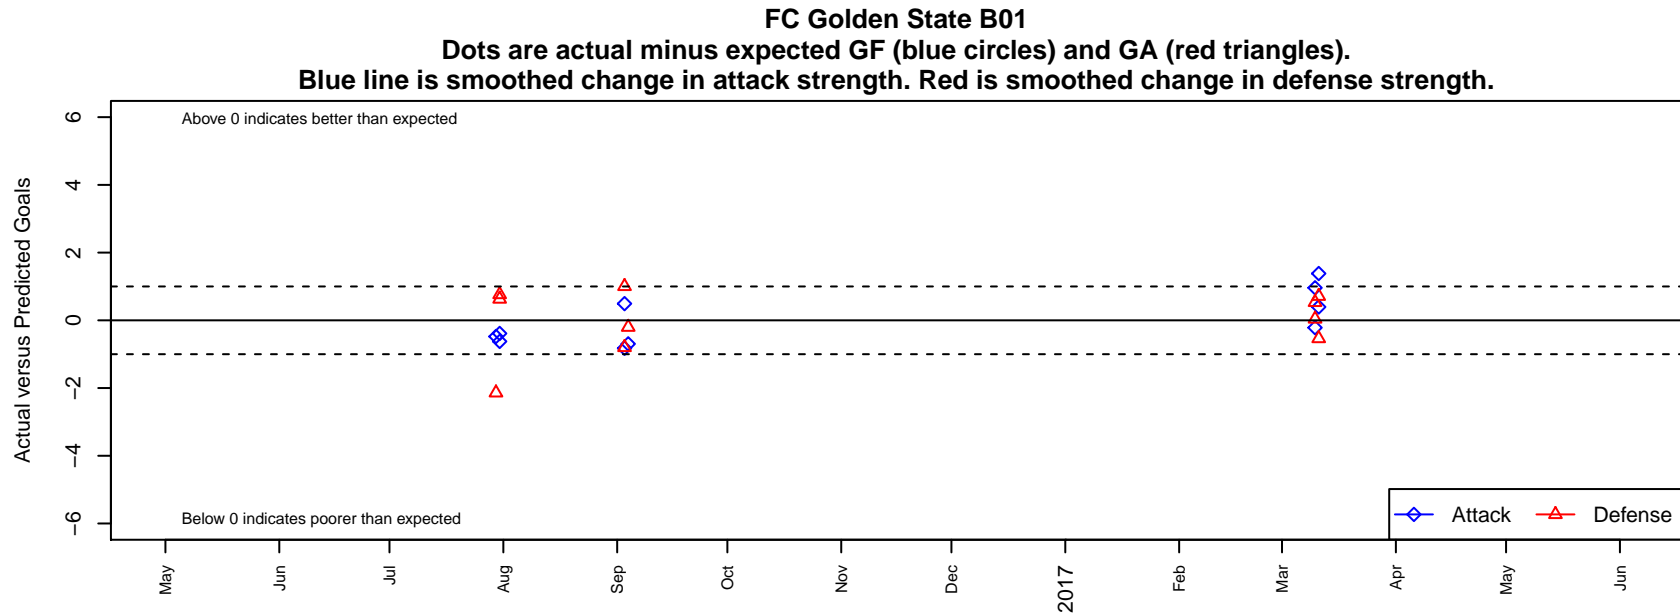

FC Golden State B01

FC Golden State
 Pasadena, CAS
 B01 total strength=1774
 attack=28.64 defense=29.76

alt names used:
 FC GOLDEN STATE 2001 (CAS)
 FC GOLDEN STATE 2001 (CAS)
 FC GOLDEN STATE 2001

Venues played:
 2016 Surf Cup Super White U16
 2016 NHB Cup Flight 1
 2016 NV Players Showcase Caesars U16

**attack and defense variance (black dot)
relative to other teams
and top 10 in region**

**attack and defense rating
relative to others at age
and all opponents in last 13 months**

**attack and defense rating
relative to others at age
and all opponents in last 13 months**

Performance relative to 13 month average

Performance relative to 13 month average

Distribution of opponents
 Red = Lose zone, Blue = Win zone, Green = Even
 Black line separates win/lose zones

lot. A=Neither has attack advantage, B=Opponent has both attack and defense advantage, C=Opponent has both attack and defense disadvantage, D=Both have